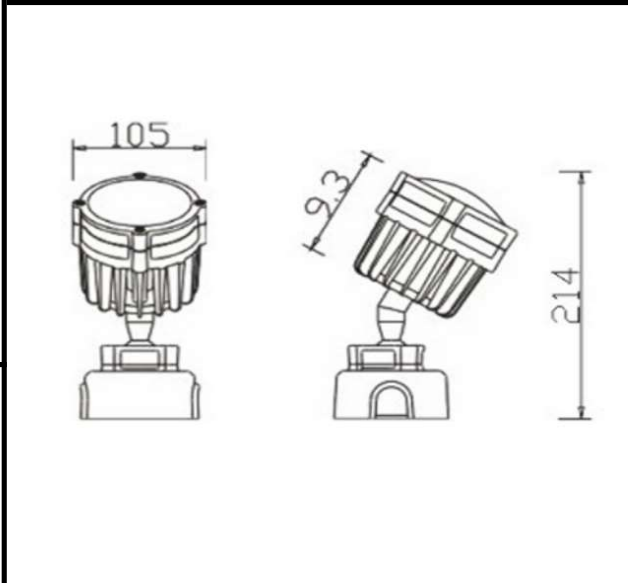

Sovitron Interior Pvt.Ltd.

Model Name	GOTHIC-8/DL-OHEM-T28-20
Description	Flood light

Technical description	Image
-----------------------	-------

Dimension	Dia=105mm W=93mm H=214mm
Frame	Aluminium Die-cast
Color Tempertaure	3000K
Power	20W
Total Luminous Flux	1600 lm
Efficacy	80 lm/W
IP rating	67
Beam angle	8/12/24/36/80/10*60/ 15*40 Degree
Color Rendering	≥80
Mounting	Surface
Optics	Tempered Glass
Dimming	NON-Dimmable
Operating Voltage	220-240 VAC
Standard Lifetime	L70 minimum at 50,000 burning hours

Dimension diagram

Remarks:-

Address: Plot #7 Saroorpur-Nangla Industrial Area,Ballabgarh-Sohna Road,Faridabad-121005
Email: info@sovitron.com